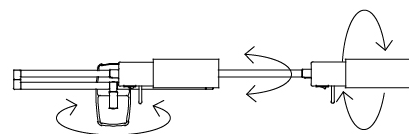

GENERAL

Series: Elea Lectura
Brand: Milan
Division: Design
Mounting Type: Surface
Mounting Location: Wall

PHYSICAL

Shape: Abstract
Length (mm): 362 - 550
Length (in): 14 1/4
Height (mm): 118
Height (in): 4 5/8
Extension (mm): 362 - 550
Extension (in): 14 1/4
Light Distribution: Adjustable / Direct
Fixture Finish: BLK / NIC
Fixture Material: Aluminum

OPTICAL

Adjustability: Tilting and rotating

RATINGS AND CERTIFICATIONS

Certified By: Certified for North American Standards
IP rating: IP20

J-Box cover plate
Included

ELEA LECTURA SURFACE

D93246-

PROJECT	_____
TYPE	_____
SPECIFIER	_____
QUANTITY	_____
DATE	_____

GENERAL

Series: Elea Lectura
 Brand: Milan
 Division: Design
 Mounting Type: Portable
 Mounting Location: Floor
 Subcategory: Floor

PHYSICAL

Shape: Abstract
 Length (mm): 362 - 529
 Length (in): 14 1/4
 Height (mm): 900 - 1250
 Height (in): 35 3/8
 Extension (mm): 362 - 529
 Extension (in): 14 1/4
 Light Distribution: Adjustable / Direct
 Fixture Finish: [BLK / NIC](#)
 Fixture Material: Aluminum