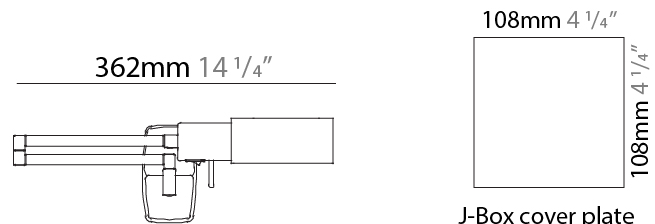

PROJECT	_____
TYPE	_____
SPECIFIER	_____
QUANTITY	_____
DATE	_____

ELEA LECTURA SURFACE

D93246-

base number Finish
Options

- To build a product code in our configurator select the specify button on the base model # product page
- To build a manual product code on this datasheet choose from the options listed below in blue font and add the suffix to the base model #

GENERAL

Series: Elea Lectura
Brand: Milan
Division: Design
Mounting Type: Surface
Mounting Location: Wall

PHYSICAL

Shape: Abstract
Length (mm): 362 - 550
Length (in): 14 1/4
Height (mm): 118
Height (in): 4 5/8
Extension (mm): 362 - 550
Extension (in): 14 1/4
Light Distribution: Adjustable / Direct
Fixture Finish: BLK / NIC
Fixture Material: Aluminum

OPTICAL

Adjustability: Tilting and rotating

RATINGS AND CERTIFICATIONS

Certified By: Certified for North American Standards
IP rating: IP20

J-Box cover plate
Included

ELEA LECTURA SURFACE

D93246-

PROJECT	_____
TYPE	_____
SPECIFIER	_____
QUANTITY	_____
DATE	_____

GENERAL

Series: Elea Lectura
 Brand: Milan
 Division: Design
 Mounting Type: Portable
 Mounting Location: Floor
 Subcategory: Floor

PHYSICAL

Shape: Abstract
 Length (mm): 362 - 529
 Length (in): 14 1/4
 Height (mm): 900 - 1250
 Height (in): 35 3/8
 Extension (mm): 362 - 529
 Extension (in): 14 1/4
 Light Distribution: Adjustable / Direct
 Fixture Finish: [BLK / NIC](#)
 Fixture Material: Aluminum