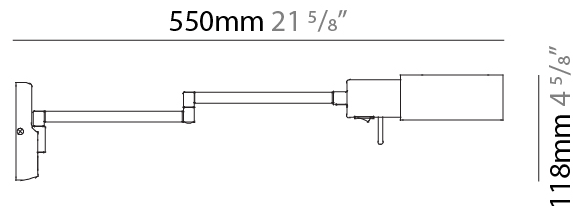

GENERAL

Series: Elea Lectura
Brand: Milan
Division: Design
Mounting Type: Surface
Mounting Location: Wall

PHYSICAL

Shape: Abstract
Length (mm): 362 - 550
Length (in): 14 1/4
Height (mm): 118
Height (in): 4 5/8
Extension (mm): 362 - 550
Extension (in): 14 1/4
Light Distribution: Adjustable / Direct
Fixture Finish: BLK / NIC
Fixture Material: Aluminum

OPTICAL

Adjustability: Tilting and rotating

RATINGS AND CERTIFICATIONS

Certified By: Certified for North American Standards
IP rating: IP20

J-Box cover plate
Included

ELEA LECTURA SURFACE

D93246-

PROJECT	_____
TYPE	_____
SPECIFIER	_____
QUANTITY	_____
DATE	_____

GENERAL

Series: Elea Lectura
 Brand: Milan
 Division: Design
 Mounting Type: Portable
 Mounting Location: Floor
 Subcategory: Floor

PHYSICAL

Shape: Abstract
 Length (mm): 362 - 529
 Length (in): 14 1/4
 Height (mm): 900 - 1250
 Height (in): 35 3/8
 Extension (mm): 362 - 529
 Extension (in): 14 1/4
 Light Distribution: Adjustable / Direct
 Fixture Finish: [BLK / NIC](#)
 Fixture Material: Aluminum