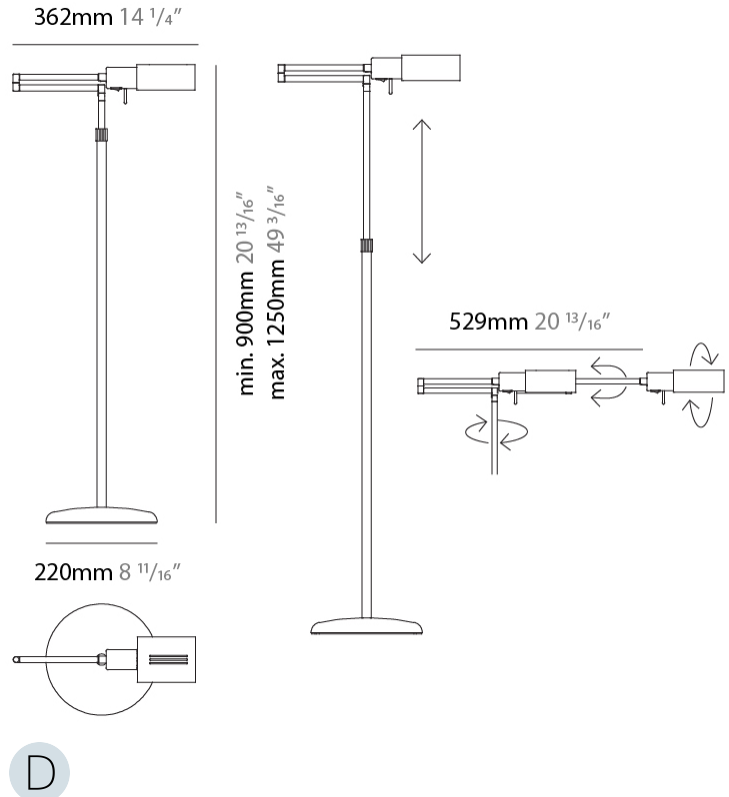

GENERAL

Series: Elea Lectura
Brand: Milan
Division: Design
Mounting Type: Surface
Mounting Location: Wall

PHYSICAL

Shape: Abstract
Length (mm): 362 - 550
Length (in): 14 1/4
Height (mm): 118
Height (in): 4 5/8
Extension (mm): 362 - 550
Extension (in): 14 1/4
Light Distribution: Adjustable / Direct
Fixture Finish: BLK / NIC
Fixture Material: Aluminum

GENERAL

Series: Elea Lectura
 Brand: Milan
 Division: Design
 Mounting Type: Portable
 Mounting Location: Floor
 Subcategory: Floor

PHYSICAL

Shape: Abstract
 Length (mm): 362 - 529
 Length (in): 14 1/4
 Height (mm): 900 - 1250
 Height (in): 35 3/8
 Extension (mm): 362 - 529
 Extension (in): 14 1/4
 Light Distribution: Adjustable / Direct
 Fixture Finish: [BLK / NIC](#)
 Fixture Material: Aluminum

ELECTRICAL

Lamp Type: LED
 Input Wattage (W): 12
 Dimming: Electronic Low Voltage Dimming
 Input Voltage (V): 120Vac Direct Line

LED

Number of LEDs: 3
 Color Temperature (°K): 2700-2900
 Max. Delivered Lumen (lm): 900
 CRI: >80 CRI

OPTICAL

Adjustability: Tilting and rotating

RATINGS AND CERTIFICATIONS

Certified By: Certified for North American Standards
 IP rating: IP20

ELEA LECTURA PORTABLE

D94050-

PROJECT

TYPE