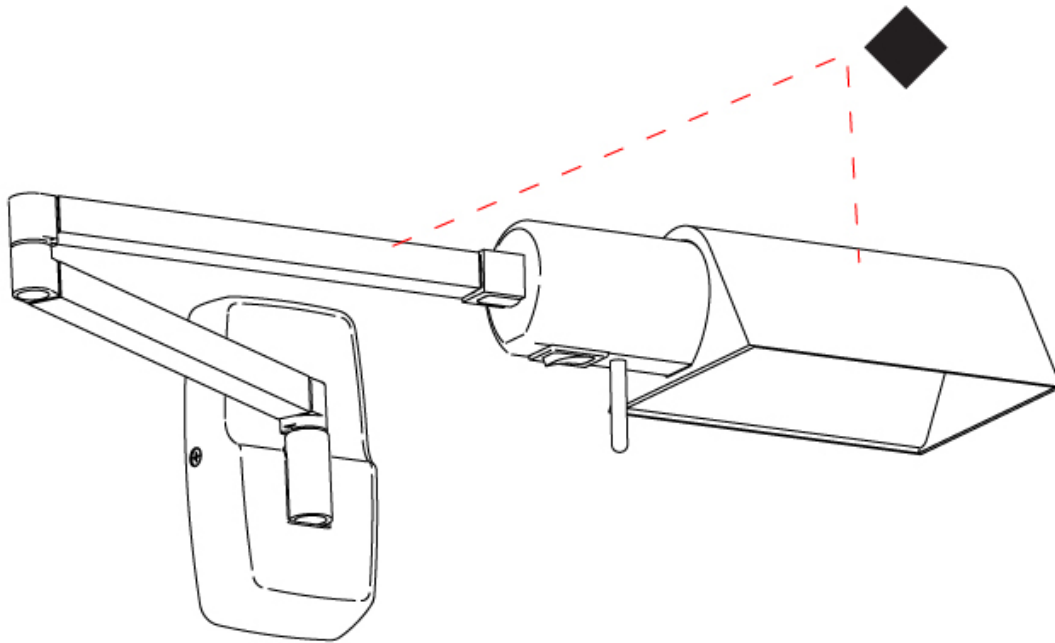

GENERAL

Series: Elea Lectura
Brand: Milan
Division: Design
Mounting Type: Surface
Mounting Location: Wall

PHYSICAL

Shape: Abstract
Length (mm): 362 - 550
Length (in): 14 1/4
Height (mm): 118
Height (in): 4 5/8
Extension (mm): 362 - 550
Extension (in): 14 1/4
Light Distribution: Adjustable / Direct
Fixture Finish: BLK / NIC
Fixture Material: Aluminum

OPTICAL

Adjustability: Tilting and rotating

RATINGS AND CERTIFICATIONS

Certified By: Certified for North American Standards
IP rating: IP20

J-Box cover plate
Included

ELEA LECTURA SURFACE

D93246-

PROJECT	_____
TYPE	_____
SPECIFIER	_____
QUANTITY	_____
DATE	_____

GENERAL

Series: Elea Lectura
 Brand: Milan
 Division: Design
 Mounting Type: Portable
 Mounting Location: Floor
 Subcategory: Floor

PHYSICAL

Shape: Abstract
 Length (mm): 362 - 529
 Length (in): 14 1/4
 Height (mm): 900 - 1250
 Height (in): 35 3/8
 Extension (mm): 362 - 529
 Extension (in): 14 1/4
 Light Distribution: Adjustable / Direct
 Fixture Finish: [BLK / NIC](#)
 Fixture Material: Aluminum